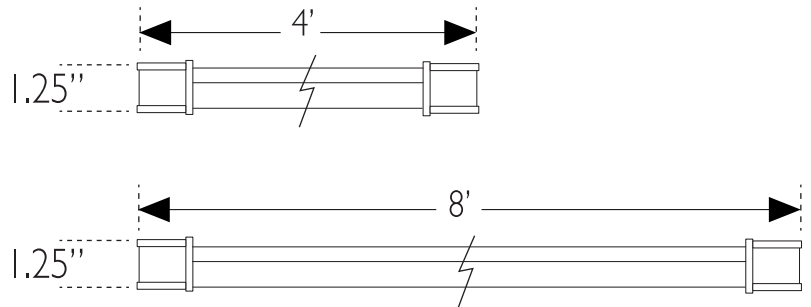

Drivers and Cables

| Driver | Powers |
|--------|----------------------|
| 40W | 4' of Tube Lighting |
| 80W | 8' of Tube Lighting |
| 240W | 24' of Tube Lighting |
| 320W | 32' of Tube Lighting |

| Cable Length | Application |
|--------------|-------------------------|
| 1 inch | Jumper |
| 1 foot | Jumper |
| 16 foot | Jumper |
| 6 foot | Jumper or Driver Leader |
| 10 foot | Driver Leader |
| 25 foot | Driver Leader |
| 50 foot | Driver Leader |

Two Sizes Available

Connectors

| Product | Version | Mounting | Optic | Input Power and Lumens | CCT | Voltage | Color Options |
|---------|---------|-------------------|------------|------------------------|-------|---|---------------|
| Linear | 4' | Click In Brackets | Area Flood | 40W / 4500 lumens | 5000K | UL Universal 120-277V with external 36V DC driver | n/a |
| | 8' | | | 80W / 9000 Lumens | | | |