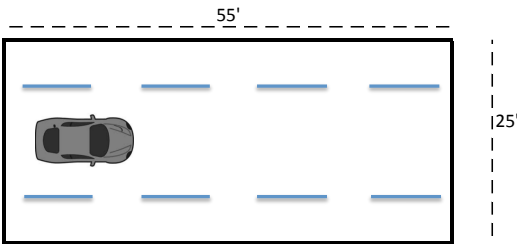

55' Tunnel with 2 x 32' Package

Comparable to 7-8 400W metal halides

2 x 32' Light Package
8' LED Tubes, 9000 Lumens / tube
2 320W Drivers
Plug and click connectors
6' jumpers between tubes