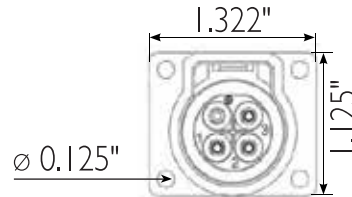

Drivers and Cables

| Driver | Powers |
|--------|----------------------|
| 40W | 4' of Tube Lighting |
| 80W | 8' of Tube Lighting |
| 240W | 24' of Tube Lighting |
| 320W | 32' of Tube Lighting |

| Cable Length | Application |
|--------------|-------------------------|
| 1 inch | Jumper |
| 1 foot | Jumper |
| 16 foot | Jumper |
| 6 foot | Jumper or Driver Leader |
| 10 foot | Driver Leader |
| 25 foot | Driver Leader |
| 50 foot | Driver Leader |

Two Sizes Available

Connectors

| Product | Version | Mounting | Optic | Input Power and Lumens | CCT | Voltage | Color Options |
|---------|---------|-------------------|------------|------------------------|-------|---|---------------|
| Linear | 4' | Click In Brackets | Area Flood | 40W / 4500 lumens | 5000K | UL Universal 120-277V with external 36V DC driver | n/a |
| | 8' | | | 80W / 9000 Lumens | | | |