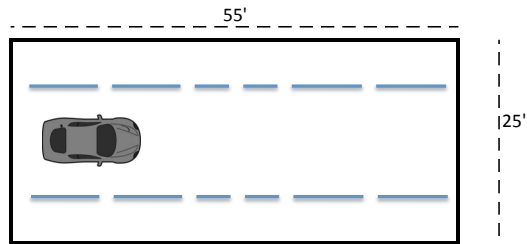

55' Tunnel with 2 x 32' Package, 1 x 16' Package

Add more light with flexibility to mount around equipment

2 x 32' Light Package, 1 16' Package
8' LED Tubes, 9000 Lumens / tube, 4' LED Tube, 4500 Lumens / tube
2 320W Drivers
Plug and click connectors
6' jumpers between tubes