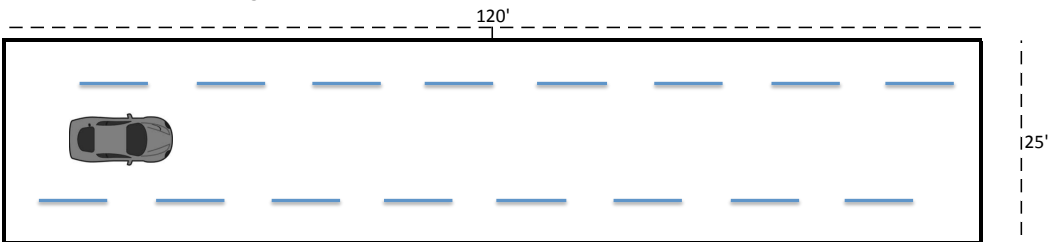

120' Tunnel with 4 x 32' Package

Comparable to 14-15 400W metal halides

4 x 32' Light Package
8' LED Tubes, 9000 Lumens / tube
4 320W Drivers
Plug and click connectors
6' jumpers between tubes

Standard packages can be modified to add more or less light