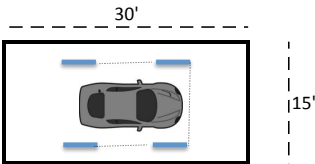

Two Sizes Available

Connectors

| Product | Version | Mounting | Optic | Input Power and Lumens | CCT | Voltage | Color Options |
|---------|---------|-------------------|------------|------------------------|-------|---|---------------|
| Linear | 4' | Click In Brackets | Area Flood | 40W / 4500 lumens | 5000K | UL Universal 120-277V with external 36V DC driver | n/a |
| | 8' | | | 80W / 9000 Lumens | | | |

MILE HIGH LED SYSTEMS

LED TUBE AREA LIGHT

Standard Bay Luminaire Placement

Bright Light

30' Tunnel with 16' Package

Comparable to 2 x 400W metal halides
1 x 16' Light Package
18,000 Lumens
4 x 4' LED Tubes
2x6' and 1 x16' jumpers between tubes
Plug and click connectors and end-cap
Driver