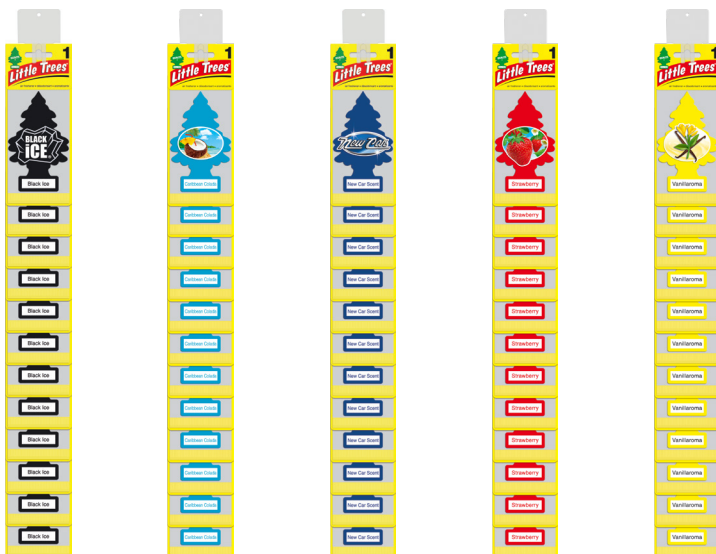

### LITTLE TREES® CLIP STRIPS CAR-FRESHNER

• 24 single pack carded Little Trees on hanging Clip Strip for easy display.

<b>\$15.53</b>	<b>CF10155</b>	Black Ice
<b>\$15.53</b>	<b>CF10324</b>	Caribbean Colada
<b>\$15.53</b>	<b>CF10189</b>	New Car Scent
<b>\$15.53</b>	<b>CF10312</b>	Strawberry
<b>\$15.53</b>	<b>CF10105</b>	Vanillaroma