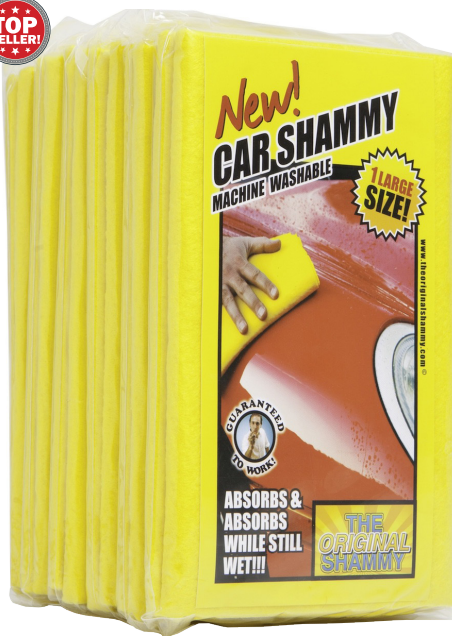

ORIGINAL SHAMMY TOWELS

TOP SELLER!