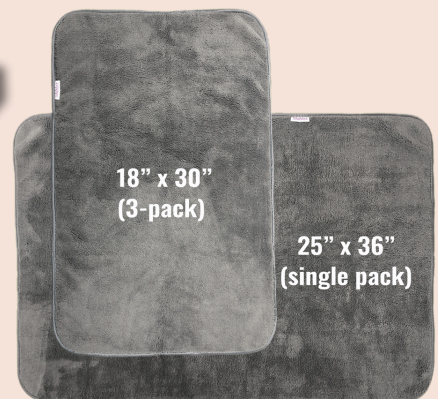

DETAIL TOWELS - PLUSH POLISHING

SUPER PLUSH MICROFIBER TOWEL

TOWELS BY DOCTOR JOE®

These lavish towels are perfect for removing cured paste waxes and sealants. Excellent for wiping away dust, dirt, and debris or for use with spray waxes, resulting in a streak-free shine. Size and weight matter when buffing vehicles. Weighing in at 400 GSM, this unique towel is offered in two useful sizes – 16" x 16" and 16" x 27". It is the perfect towel for use with detail sprays or even the final buff. These towels have been engineered for long use, and will withstand hundreds of washings. Available in solid black or black and charcoal with a distinctive red texturized soft nylon edge banding. When properly cared for, this towel is good for 500+ washings!

- Sold 12 per case
- Good for compound removal
- Heavyweight and plush, use for ceramic coatings
- Removes, sealants, polishes, glazes, and waxes

$26.13	DJMF8500-CHAR	Charcoal	Ultra 85	16" x 27"
$26.13	DJMF8500-BK	Black	Ultra 85	16" x 27"
$29.15	DJMF1500-BK	Solid Black	Ultra 15	16" x 27"
$15.95	DJMF8600-CHAR	Charcoal	Ultra 86	16" x 16"
$15.95	DJMF8600-BK	Black	Ultra 86	16" x 16"

PLUSH VELVET MICROFIBER POLISHING TOWEL

TOWELS BY DOCTOR JOE®

The softest professional microfiber for use in polishing ceramic paint coatings. It features a special 80/20 blend of polyester and polyamide that delivers a perfect scratch-free finish every time, even after many washings. It creates a unique softness that brings out a brilliant high luster on newly-waxed surfaces. Larger size enables towel-folding that helps keeping a clean towel on the polishing surface at all times.