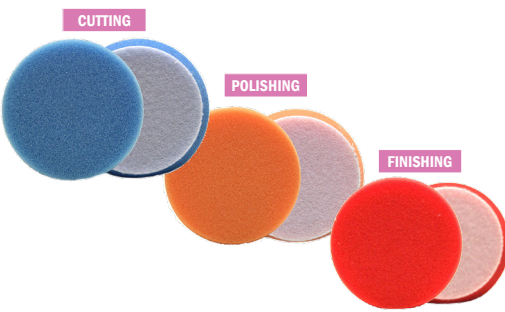

URO-TEC™ LONG THROW POLISHER FOAM PADS

BUFF & SHINE

MAROON MEDIUM CUTTING					
PRICE	PART #	LOOP DIA.	FOAM THICK.	QTY	MACHINE
$19.99	BS14-172BN	1.375"	.75"	6	Mini
$17.99	BS14-272BN	2.125"	.75"	4	Polisher
$14.99	BS14-372BN	3"	.75"	2	Standard DA
$10.99	BS14-572BN	5"	1"	1	Long Throw DA
$11.99	BS14-672BN	6"	1.125"	1	Long Throw DA

DARK BLUE HEAVY POLISHING					
PRICE	PART #	LOOP DIA.	FOAM THICK.	QTY	MACHINE
$17.99	BS14-256BN	2.125"	.75"	4	Mini Polisher
$14.99	BS14-356BN	3"	.75"	2	Standard DA
$10.99	BS14-556BN	5"	1"	1	Long Throw DA
$11.99	BS14-656BN	6"	1.125"	1	Long Throw DA

YELLOW POLISHING					
PRICE	PART #	LOOP DIA.	FOAM THICK.	QTY	MACHINE
$19.99	BS14-134BN	1.375"	.75"	6	Mini
$17.99	BS14-234BN	2.125"	.75"	4	Polisher
$14.99	BS14-334BN	3"	.75"	2	Standard DA
$10.99	BS14-534BN	5"	1"	1	Long Throw DA
$11.99	BS14-634BN	6"	1.125"	1	Long Throw DA

BLACK FINISHING					
PRICE	PART #	LOOP DIA.	FOAM THICK.	QTY	MACHINE
$19.99	BS14-120BN	1.375"	.75"	6	Mini
$14.99	BS14-220BN	2.125"	.75"	4	Polisher
$14.99	BS14-320BN	3"	.75"	2	Standard DA
$10.99	BS14-520BN	5"	1"	1	Gear Driven, Long Throw DA, Rotary
$11.99	BS14-620BN	6"	1.125"	1	Gear Driven, Long Throw DA, Rotary

URO-CELL GEAR DRIVEN DA & STANDARD DA POLISHER FOAM PADS

BUFF & SHINE

BLUE CUTTING					
PRICE	PART #	LOOP DIA.	FOAM THICK.	QTY	MACHINE
$10.99	BS16-355BN	3"	.75"	2	Rotary/ Gear Driven/ Standard DA
$7.99	BS16-555BN	5"	1"	1	Rotary/ Gear Driven/ Standard DA
$10.99	BS16-655BN	6"	1"	1	Rotary/ Gear Driven/ Standard DA

ORANGE POLISHING					
PRICE	PART #	LOOP DIA.	FOAM THICK.	QTY	MACHINE
$10.99	BS16-383BN	3"	.75"	2	Rotary/ Gear Driven/ Standard DA
$7.99	BS16-583BN	5"	1"	1	Rotary/ Gear Driven/ Standard DA
$8.99	BS16-683BN	6"	1"	1	Rotary/ Gear Driven/ Standard DA

RED FINISHING					
PRICE	PART #	LOOP DIA.	FOAM THICK.	QTY	MACHINE
$10.99	BS16-322BN	3"	.75"	2	Rotary/ Gear Driven/ Standard DA
$7.99	BS16-522BN	5"	1"	1	Rotary/ Gear Driven/ Standard DA
$8.99	BS16-622BN	6"	1"	1	Rotary/ Gear Driven/ Standard DA

ATTACHMENTS

BUFF & SHINE

- Recommended for rotary polishers
- Made from durable polyester foam and wools
- Color coded for buffing aggressiveness
- Recessed backing protects painted surfaces from backing plate edges

PRICE	PART #	DESCRIPTION	COLOR	QTY	PRICE	PART #	DESCRIPTION	COLOR	QTY
$12.53	BS1948	7" Diameter Backing Plate	Black	1	$8.75	BS825GT	8" Foam Pad	Black	1
$9.40	BS2000G	Foam Pad	Black	1	$8.75	BS835GT	8" Foam Pad	Yellow	1
$9.40	BS3000G	Foam Pad	Yellow	1	$10.08	BS980GT	Foam Pad	Orange	1
$9.87	BS7503GT	7.5" Wool Buffing Pad	Natural	1					

CALIFORNIA PROPOSITION 65 NOTE: some items on this page may fall under the Proposition 65 act. Please consult the State of California Proposition 65 list (oehha.ca.gov/proposition-65/proposition-65-list) to learn more and to see a comprehensive list of Proposition 65 chemicals.