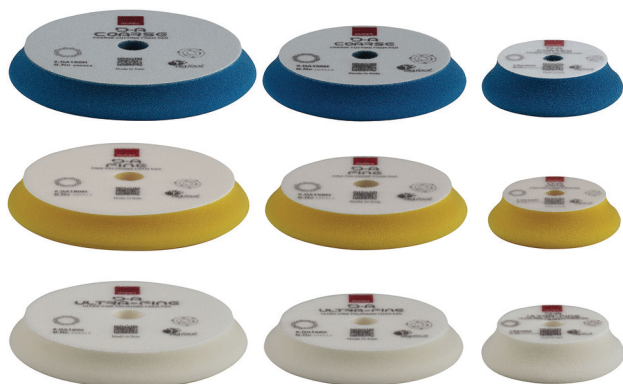

RUPES® USA, INC. PADS

FOAM POLISHER PADS WITH CONTOUR EDGE DESIGN

RUPES USA, INC.

- All pads listed are compatible with random orbital and gear-driven orbital tools, not intended for rotary polisher use

PRICE	PART #	TEXTURE	COLOR	FACE	BACKING
$10.80	9DA180H	Coarse	Blue	7"	6"
$10.31	9DA150H	Coarse	Blue	6"	5"
$7.70	9DA100H	Coarse	Blue	4"	3"
$10.80	9DA180M	Fine	Yellow	7"	6"
$10.31	9DA150M	Fine	Yellow	6"	5"
$7.70	9DA100M	Fine	Yellow	4"	3"
$10.80	9DA180S	Ultrafine	White	7"	6"
$10.31	9DA150S	Ultrafine	White	6"	5"
$7.70	9DA100S	Ultrafine	White	4"	3"