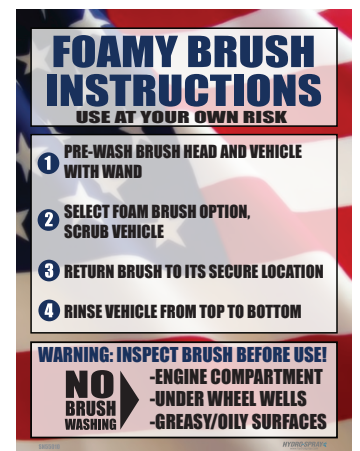

34" x 32" SIGN SIGNS

$103.21 HSSN55010