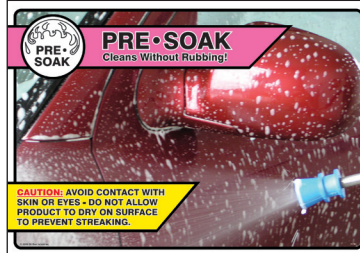

PRE-SOAK
GINSAN SIGNS

SIG21091