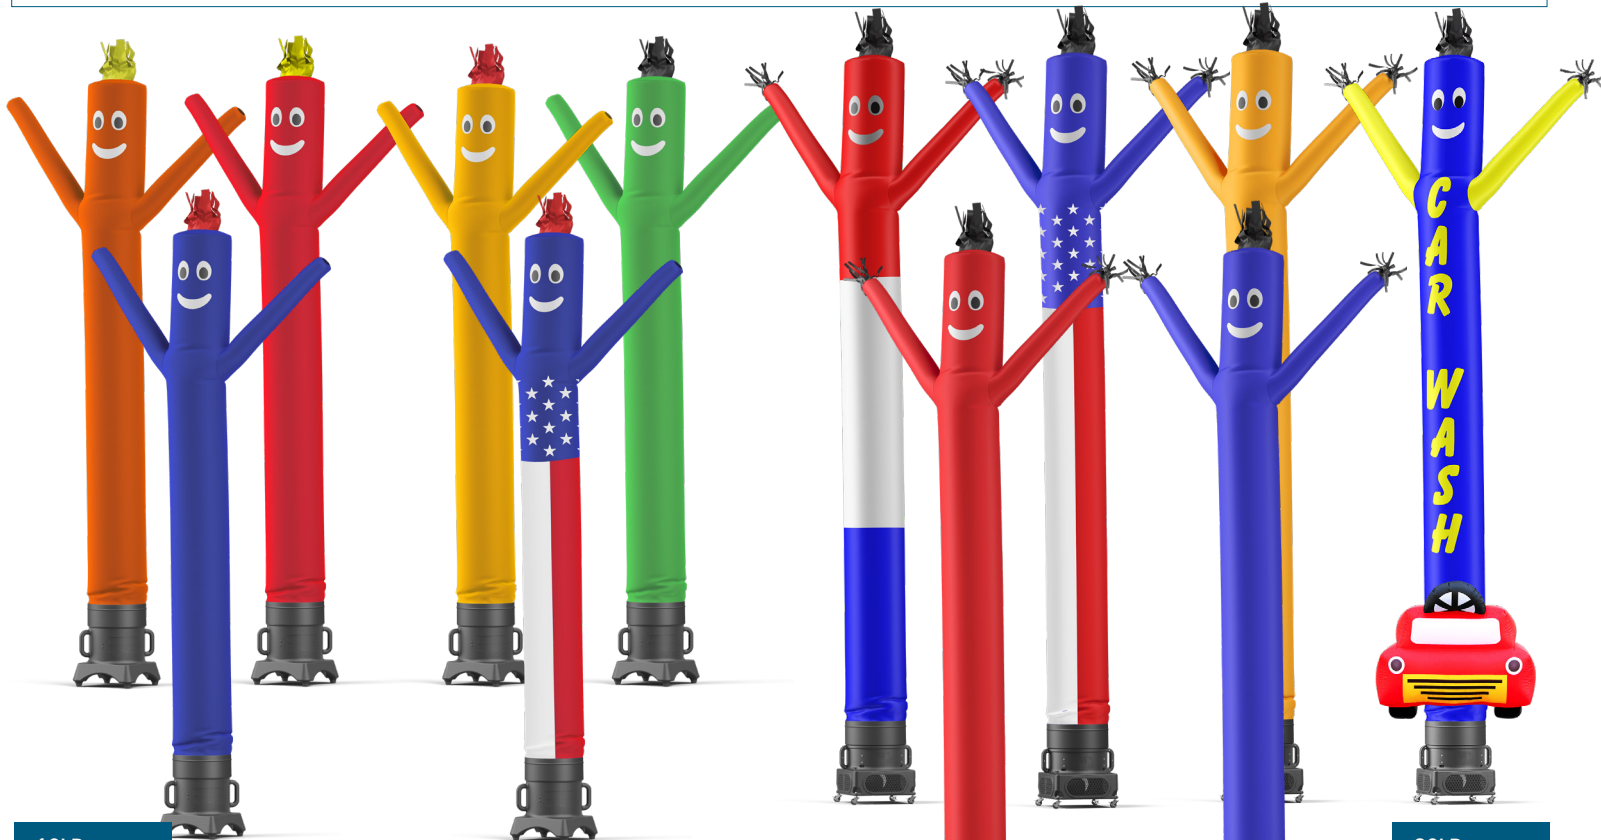

SIGNS • BANNERS • DECALS

INFLATABLES

10' Dancers

20' Dancers