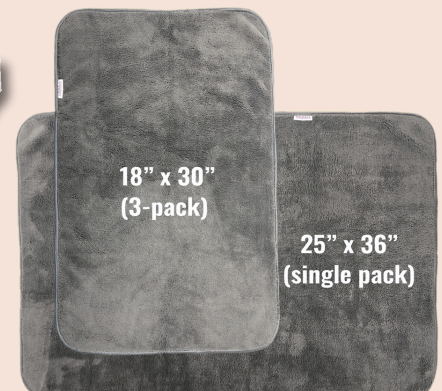

DETAIL TOWELS - PLUSH POLISHING

DJMF8500-BK

DJMF8500-CHAR

SUPER PLUSH MICROFIBER TOWEL

TOWELS BY DOCTOR JOE®

These lavish towels are perfect for removing cured paste waxes and sealants. Excellent for wiping away dust, dirt, and debris or for use with spray waxes, resulting in a streak-free shine. Size and weight matter when buffing vehicles. Weighing in at 400 GSM, this unique towel is offered in two useful sizes – 16" x 16" and 16" x 27". It is the perfect towel for use with detail sprays or even the final buff. These towels have been engineered for long use, and will withstand hundreds of washings. Available in solid black or black and charcoal with a distinctive red texturized soft nylon edge banding. When properly cared for, this towel is good for 500+ washings!

- Sold 12 per case
- Heavyweight and plush, use for ceramic coatings
- Good for compound removal
- Removes, sealants, polishes, glazes, and waxes

$26.13	DJMF8500-CHAR	Charcoal	Ultra 85	16" x 27"
$26.13	DJMF8500-BK	Black	Ultra 85	16" x 27"
$29.15	DJMF1500-BK	Solid Black	Ultra 15	16" x 27"
$15.95	DJMF8600-CHAR	Charcoal	Ultra 86	16" x 16"
$15.95	DJMF8600-BK	Black	Ultra 86	16" x 16"

PLUSH VELVET MICROFIBER POLISHING TOWEL

TOWELS BY DOCTOR JOE®

The softest professional microfiber for use in polishing ceramic paint coatings. It features a special 80/20 blend of polyester and polyamide that delivers a perfect scratch-free finish every time, even after many washings. It creates a unique softness that brings out a brilliant high luster on newly-waxed surfaces. Larger size enables towel-folding that helps keeping a clean towel on the polishing surface at all times.