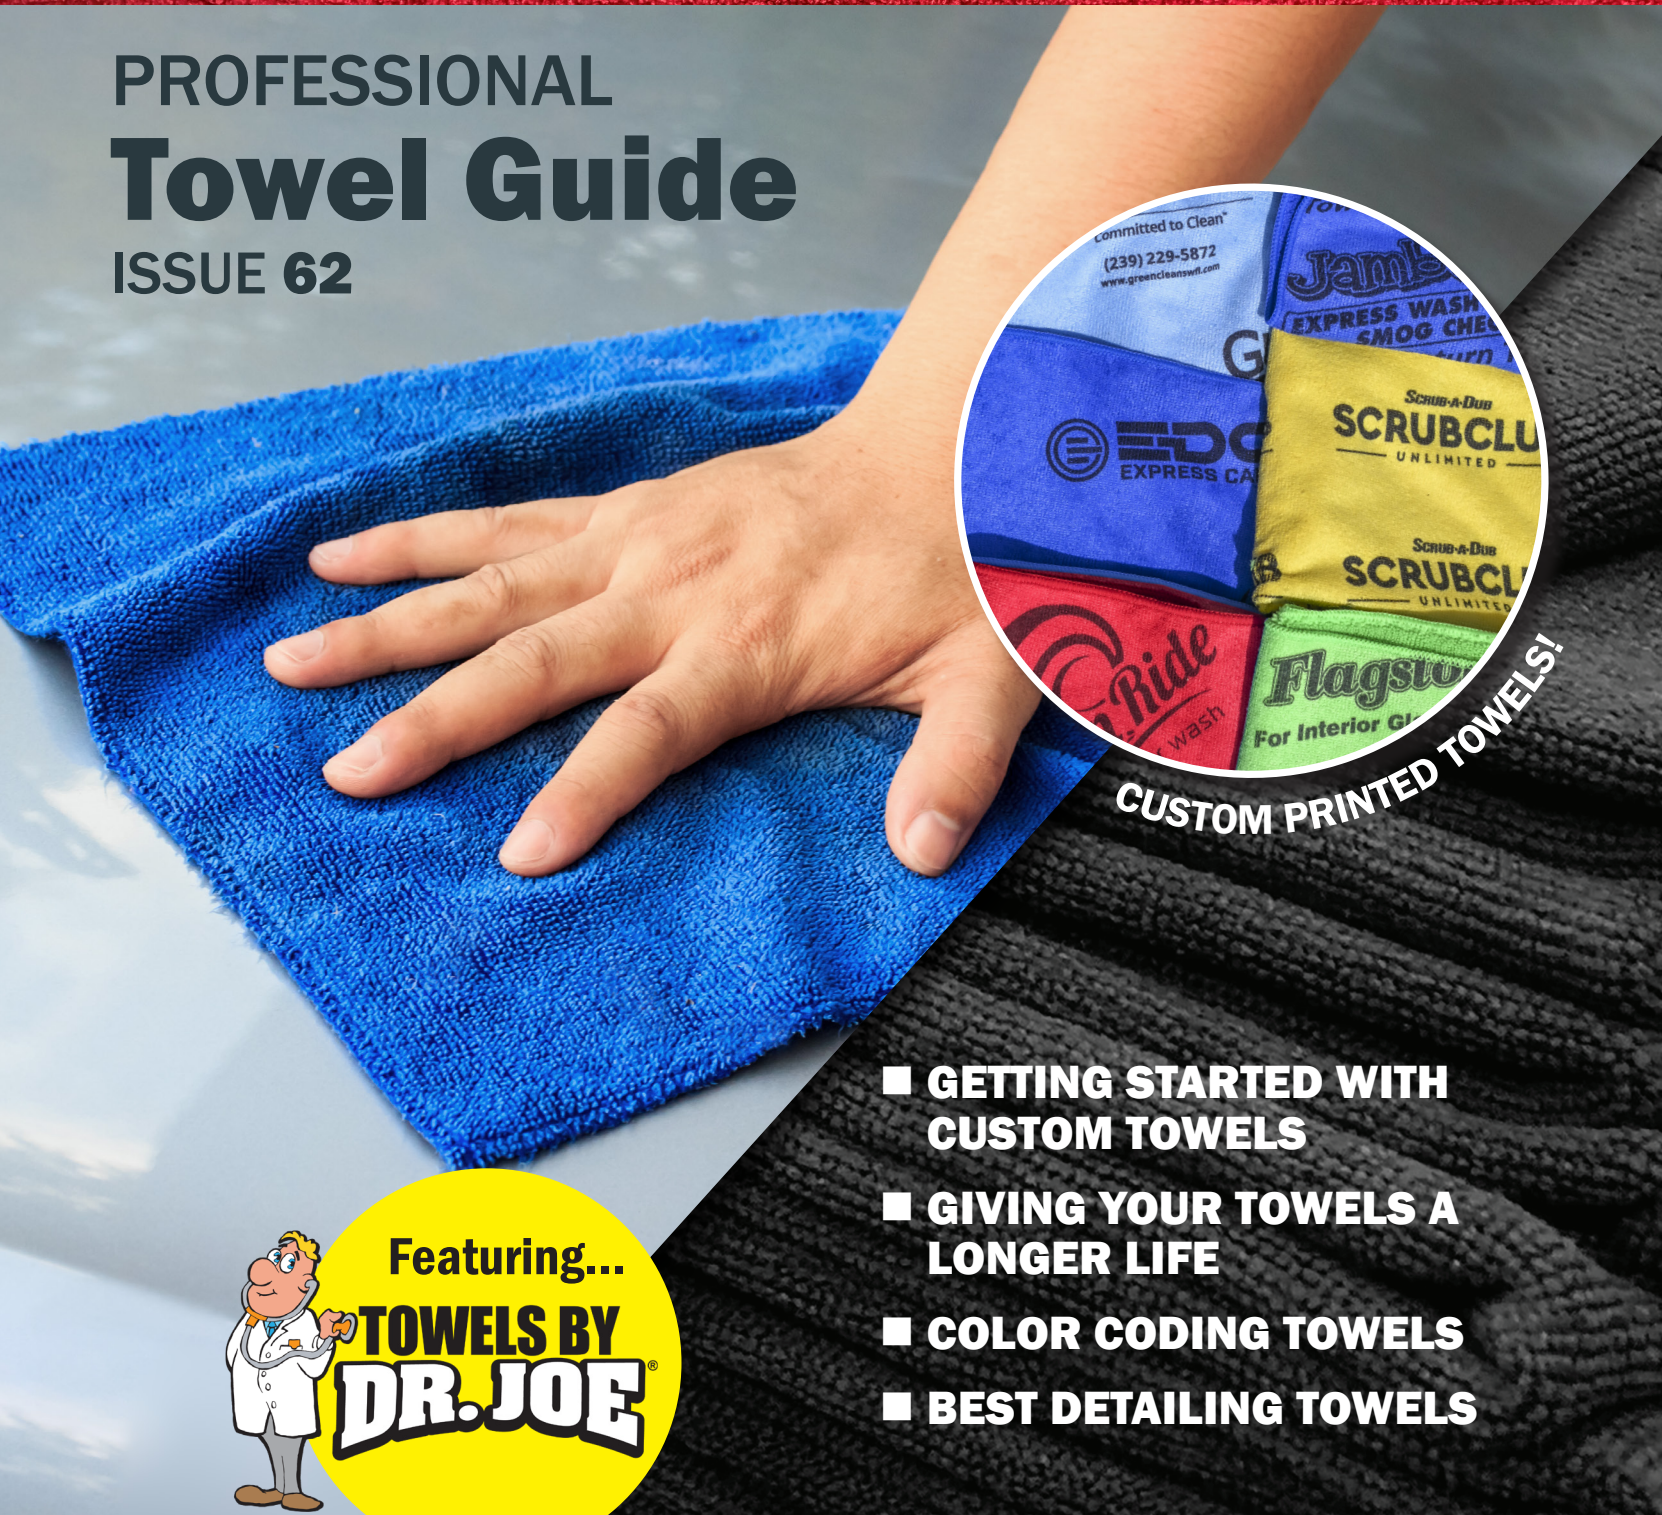

KLEEN-RITE CORP.

YOUR RELIABLE SUPPLIER FOR THE CAR WASH INDUSTRY

PROFESSIONAL **Towel Guide**

ISSUE 62

CUSTOM PRINTED TOWELS!

Featuring...
**TOWELS BY
DR. JOE®**

- **GETTING STARTED WITH CUSTOM TOWELS**
- **GIVING YOUR TOWELS A LONGER LIFE**
- **COLOR CODING TOWELS**
- **BEST DETAILING TOWELS**