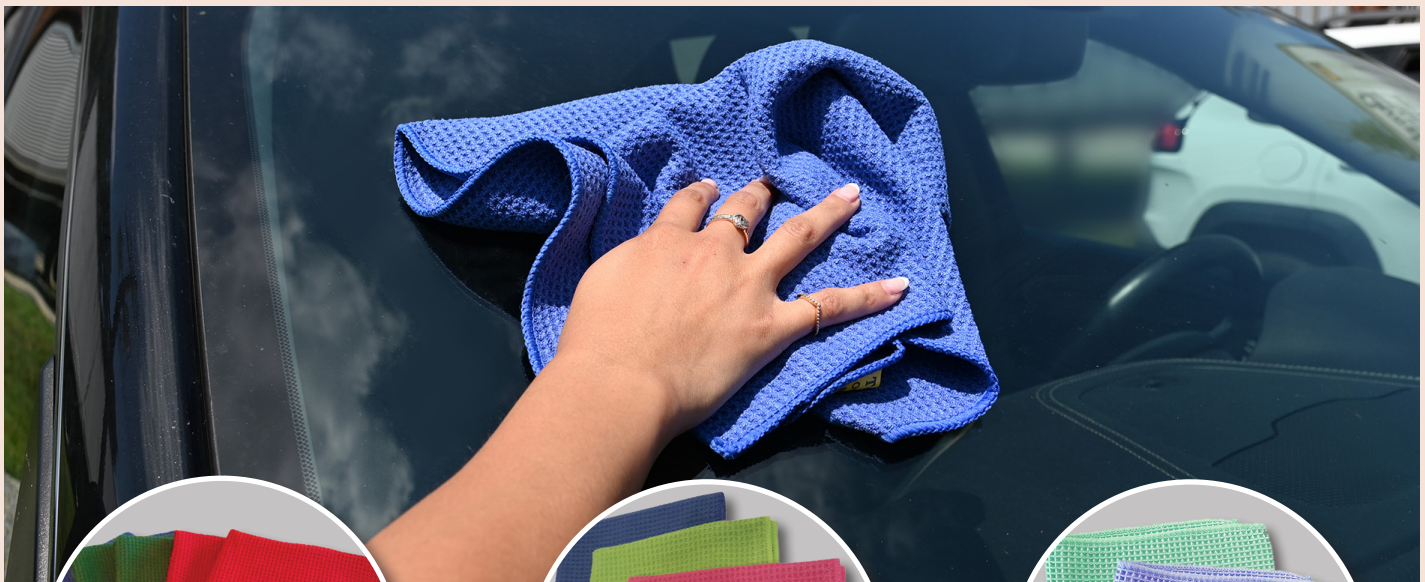

Regarding best practices, here is a list of the best procedures to follow. Best practices bring the best outcomes. Starting out, use a proper microfiber glass towel for cleaning windshields. Do not use cotton or microfiber terry. Wash glass towels separately, preferably with Prime Emulsifier©. Change out the

towel frequently. One towel per car. Do not use a soiled towel on a soiled windshield. Encourage your staff to keep an extra Diamond Towel (DJMF5500-XX) and (DJMF5600-XX) or Ultra-51 Glass towel (DJMF5100-XX) in their back pocket. These are indispensable for streak touch-up. Make sure you don't run out - keep bales of microfiber glass towels on hand in your inventory and never be caught short!

In closing, your best resource in getting the windshields clean is a trained, knowledgeable, and motivated team. Nothing mentioned here will help if you do not put it into practice. It's time to take the good doctor's advice!

Doctor Joe Gartland: The Towel MD

Introducing the waffle weave family of microfiber towels

These towels are made from open-ended yarn making them totally lint-free!

Ultra-32 Waffle-Weave (DJMF3200-XX)

Larger 16"x 24" Waffle Weave
400 GSM

Ultra-36 Waffle-Weave (DJMF3600-XX)

Mid-sized 16" x 16" Waffle Weave
400 GSM

Ultra-37 European Style Waffle-Weave (DJMF3700-XX)

Mid-sized 16" x 16" Waffle Weave
400 GSM